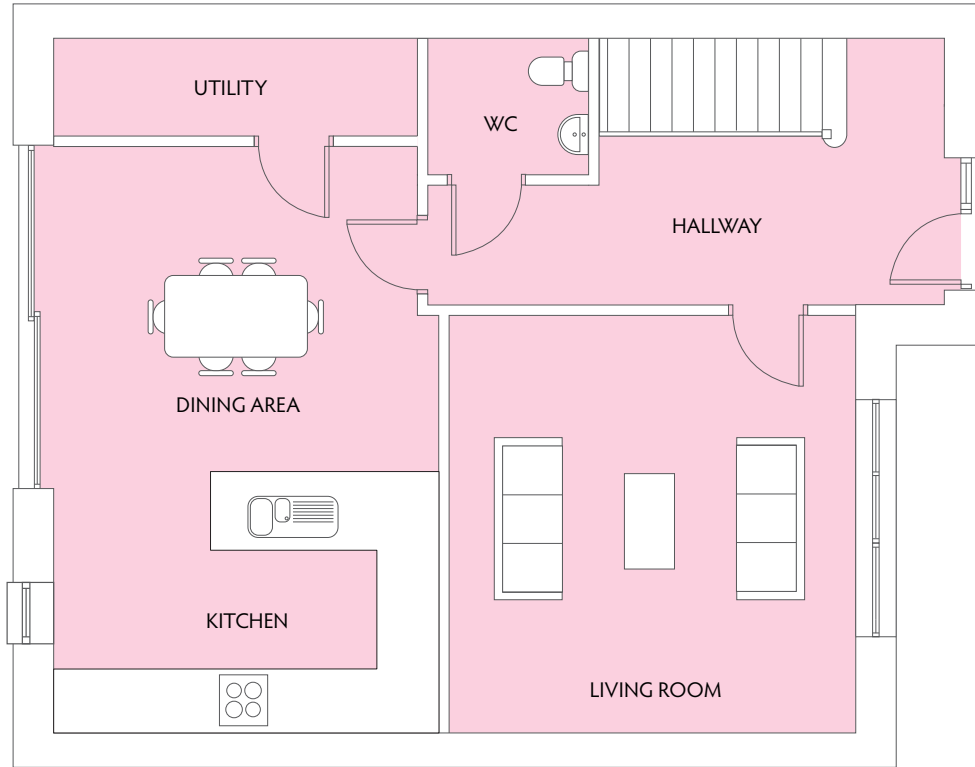

KINSEALY WOODS

The Pine

3 BEDROOM HOUSE

END OF TERRACE / MID TERRACE

105.1 SQ. M / 1,131 SQ. FT

GROUND FLOOR

FIRST FLOOR

KINSEALY WOODS

The Holly

3 BEDROOM HOUSE

SEMI DETACHED / END OF TERRACE

135.7 SQ. M / 1,461 SQ. FT

GROUND FLOOR

FIRST FLOOR

KINSEALY WOODS

The Hawthorn