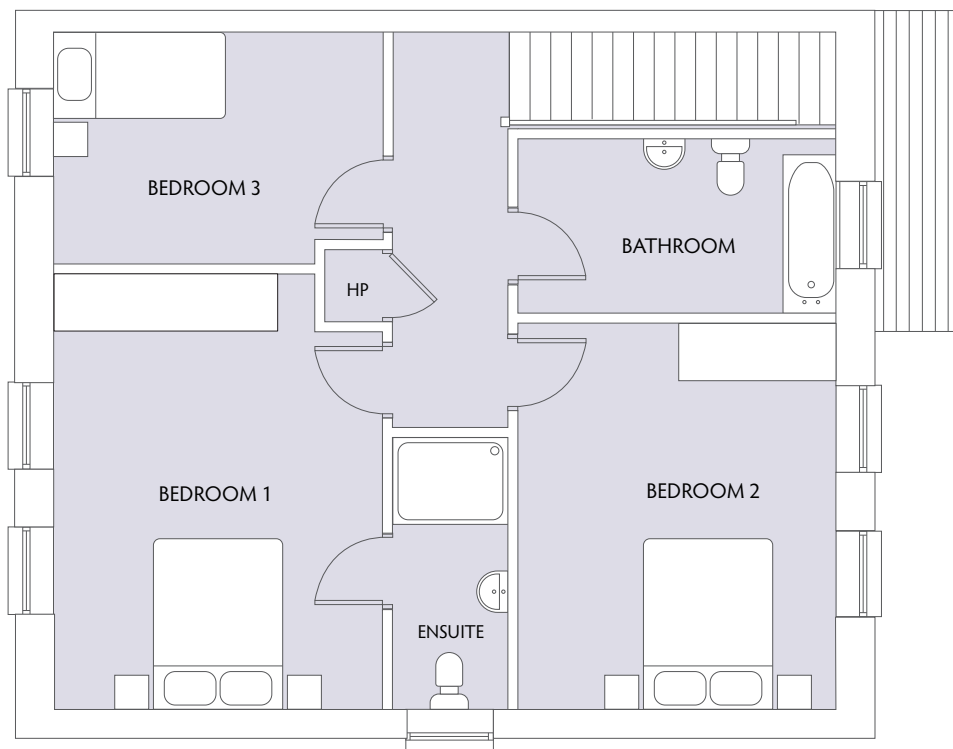

The Willow

4 BEDROOM HOUSE

SEMI DETACHED/MID TERRACE/
END OF TERRACE

157 SQ. M / 1,690 SQ. FT

GROUND FLOOR

FIRST FLOOR

KINSEALY WOODS

The Birch

3 BEDROOM HOUSE

SEMI DETACHED

115.7 SQ. M / 1,245 SQ. FT

GROUND FLOOR

FIRST FLOOR

KINSEALY WOODS

The Maple

3 BEDROOM HOUSE

SEMI DETACHED/MID TERRACE

117.5 SQ. M / 1,265 SQ. FT.

GROUND FLOOR

FIRST FLOOR

KINSEALY WOODS

The Juniper

3 BEDROOM HOUSE

SEMI DETACHED

117.5 SQ. M / 1,265 SQ. FT.

GROUND FLOOR

FIRST FLOOR

KINSEALY WOODS

The Spruce

3 BEDROOM HOUSE
END OF TERRACE / MID TERRACE
133.6 SQ. M / 1,438 SQ. FT

GROUND FLOOR

FIRST FLOOR