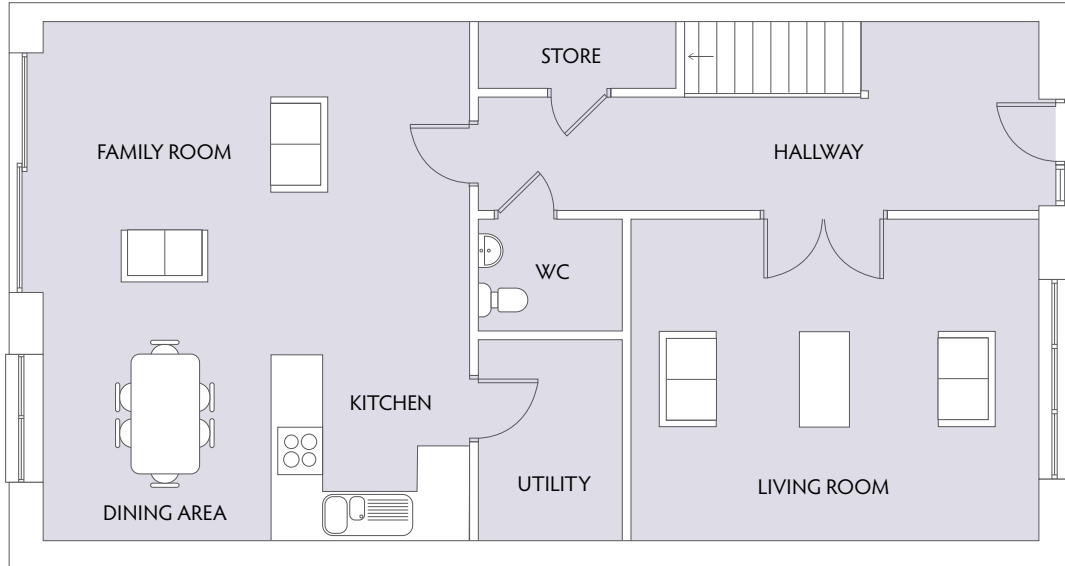

KINSEALY WOODS

The Oak

4 BEDROOM HOUSE

END OF TERRACE

159.5 SQ. M / 1,717 SQ. FT

GROUND FLOOR

FIRST FLOOR

KINSEALY WOODS

The Willow

4 BEDROOM HOUSE

SEMI DETACHED/MID TERRACE/
END OF TERRACE

157 SQ. M / 1,690 SQ. FT

GROUND FLOOR

FIRST FLOOR

KINSEALY WOODS

The Birch