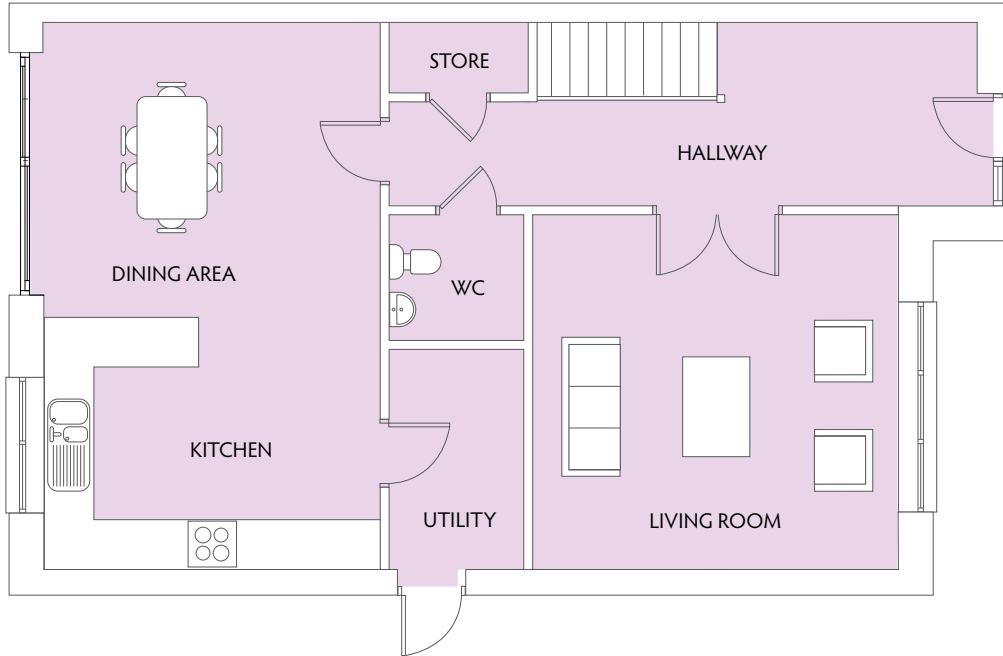

117.5 SQ. M / 1,265 SQ. FT.

GROUND FLOOR

FIRST FLOOR

KINSEALY WOODS

The Spruce

3 BEDROOM HOUSE
END OF TERRACE / MID TERRACE
133.6 SQ. M / 1,438 SQ. FT

GROUND FLOOR

FIRST FLOOR

KINSEALY WOODS

The Pine

3 BEDROOM HOUSE

END OF TERRACE / MID TERRACE

105.1 SQ. M / 1,131 SQ. FT

GROUND FLOOR

FIRST FLOOR

KINSEALY WOODS

The Holly

3 BEDROOM HOUSE

SEMI DETACHED / END OF TERRACE

135.7 SQ. M / 1,461 SQ. FT

GROUND FLOOR

FIRST FLOOR

KINSEALY WOODS

The Hawthorn