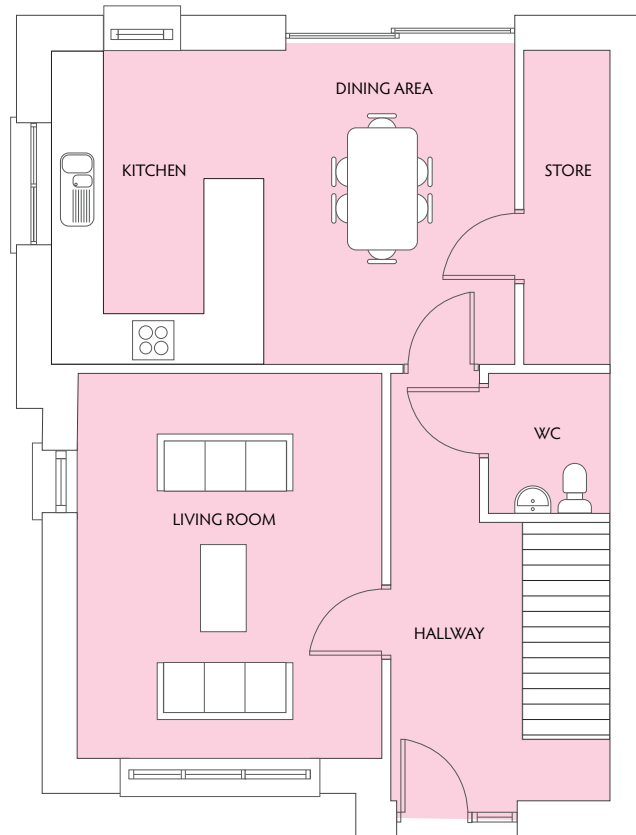

KINSEALY WOODS

The Pine

3 BEDROOM HOUSE

END OF TERRACE / MID TERRACE

105.1 SQ. M / 1,131 SQ. FT

GROUND FLOOR

FIRST FLOOR

KINSEALY WOODS

The Holly

3 BEDROOM HOUSE

SEMI DETACHED / END OF TERRACE

135.7 SQ. M / 1,461 SQ. FT

GROUND FLOOR

FIRST FLOOR

KINSEALY WOODS

The Hawthorn

3 BEDROOM HOUSE

END OF TERRACE

107.3 SQ. M / 1,155 SQ. FT

GROUND FLOOR

FIRST FLOOR