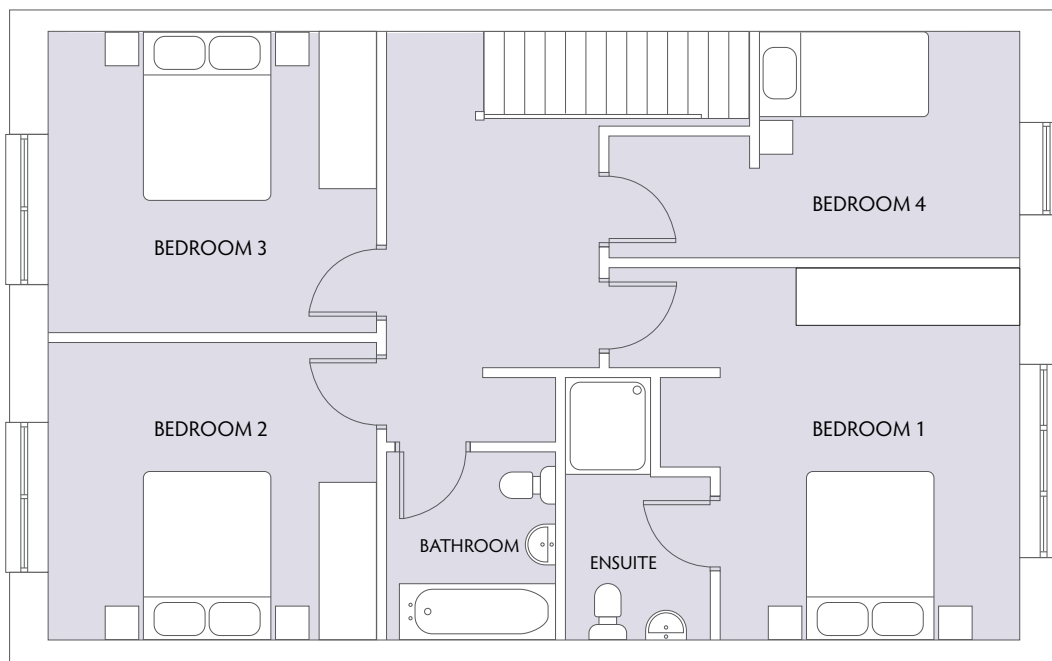

KINSEALY WOODS

The Oak

4 BEDROOM HOUSE

END OF TERRACE

159.5 SQ. M / 1,717 SQ. FT

GROUND FLOOR

FIRST FLOOR

KINSEALY WOODS

The Willow

4 BEDROOM HOUSE

SEMI DETACHED/MID TERRACE/
END OF TERRACE

157 SQ. M / 1,690 SQ. FT

GROUND FLOOR

FIRST FLOOR

KINSEALY WOODS

The Birch

3 BEDROOM HOUSE

SEMI DETACHED

115.7 SQ. M / 1,245 SQ. FT

GROUND FLOOR

FIRST FLOOR

KINSEALY WOODS

The Maple

3 BEDROOM HOUSE

SEMI DETACHED/MID TERRACE

117.5 SQ. M / 1,265 SQ. FT.

GROUND FLOOR

FIRST FLOOR

KINSEALY WOODS

The Juniper

3 BEDROOM HOUSE

SEMI DETACHED