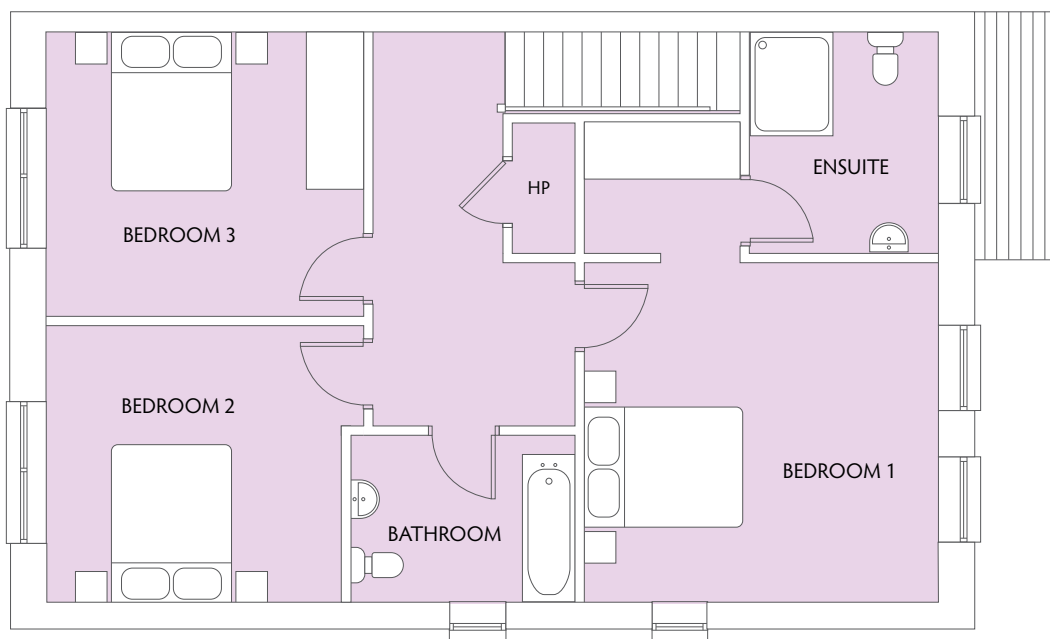

117.5 SQ. M / 1,265 SQ. FT.

GROUND FLOOR

FIRST FLOOR

KINSEALY WOODS

The Spruce

3 BEDROOM HOUSE
END OF TERRACE / MID TERRACE
133.6 SQ. M / 1,438 SQ. FT

GROUND FLOOR

FIRST FLOOR

KINSEALY WOODS

The Pine

3 BEDROOM HOUSE

END OF TERRACE / MID TERRACE

105.1 SQ. M / 1,131 SQ. FT

GROUND FLOOR

FIRST FLOOR

KINSEALY WOODS

The Holly

3 BEDROOM HOUSE

SEMI DETACHED / END OF TERRACE

135.7 SQ. M / 1,461 SQ. FT

GROUND FLOOR

FIRST FLOOR

KINSEALY WOODS

The Hawthorn