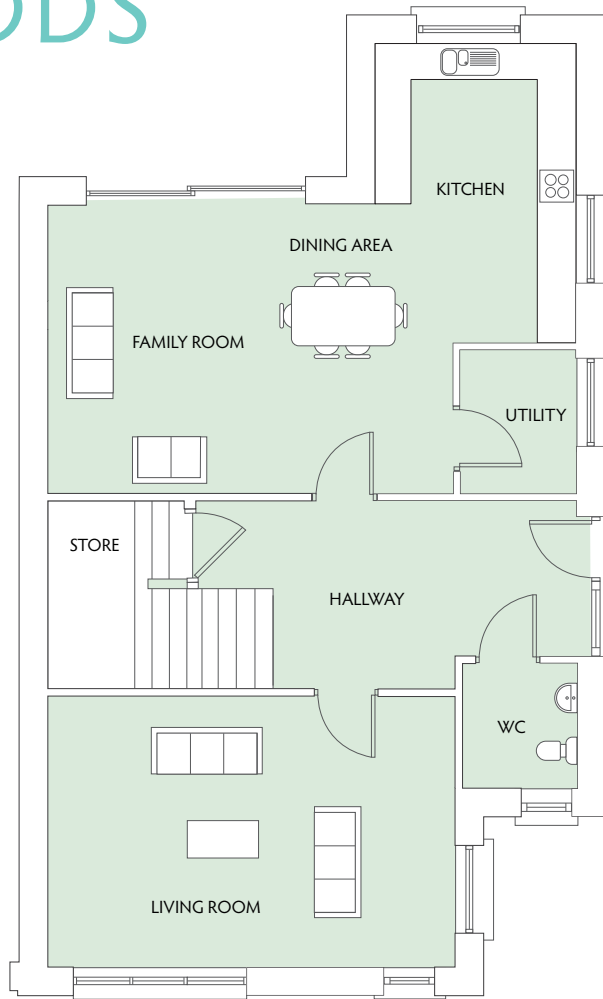

The Willow

4 BEDROOM HOUSE

SEMI DETACHED/MID TERRACE/
END OF TERRACE

157 SQ. M / 1,690 SQ. FT

GROUND FLOOR

FIRST FLOOR

KINSEALY WOODS

The Birch

KINSEALY WOODS

The Pine

3 BEDROOM HOUSE

END OF TERRACE / MID TERRACE

105.1 SQ. M / 1,131 SQ. FT

GROUND FLOOR

FIRST FLOOR

KINSEALY WOODS

The Holly

3 BEDROOM HOUSE

SEMI DETACHED / END OF TERRACE

135.7 SQ. M / 1,461 SQ. FT

GROUND FLOOR

FIRST FLOOR

KINSEALY WOODS

The Hawthorn