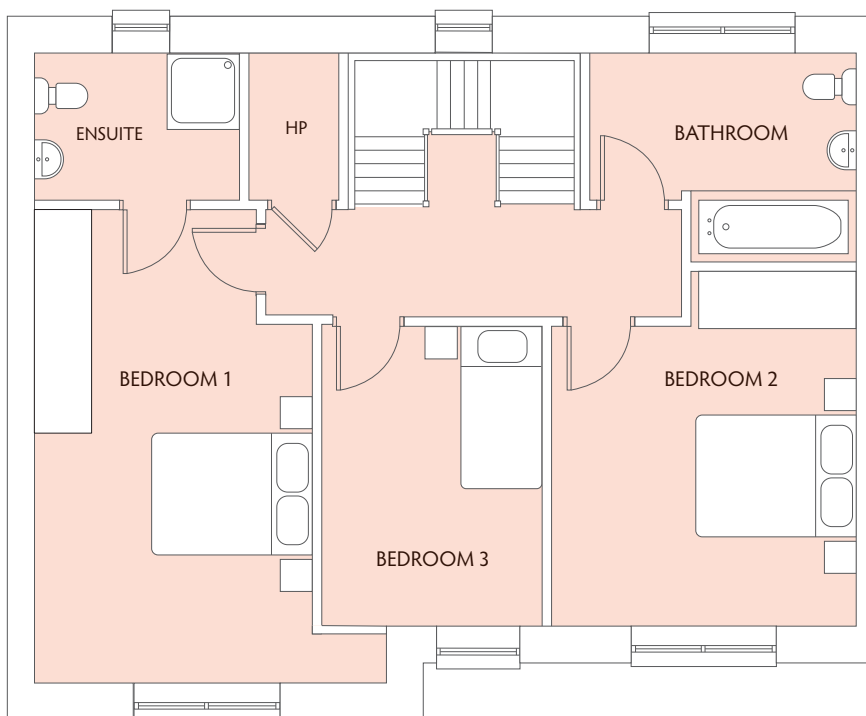

The Willow

4 BEDROOM HOUSE

SEMI DETACHED/MID TERRACE/
END OF TERRACE

157 SQ. M / 1,690 SQ. FT

GROUND FLOOR

FIRST FLOOR

KINSEALY WOODS

The Birch

3 BEDROOM HOUSE

SEMI DETACHED

115.7 SQ. M / 1,245 SQ. FT

GROUND FLOOR

FIRST FLOOR

KINSEALY WOODS

The Maple

3 BEDROOM HOUSE

SEMI DETACHED/MID TERRACE

117.5 SQ. M / 1,265 SQ. FT.

GROUND FLOOR

FIRST FLOOR

KINSEALY WOODS

The Juniper

3 BEDROOM HOUSE

SEMI DETACHED