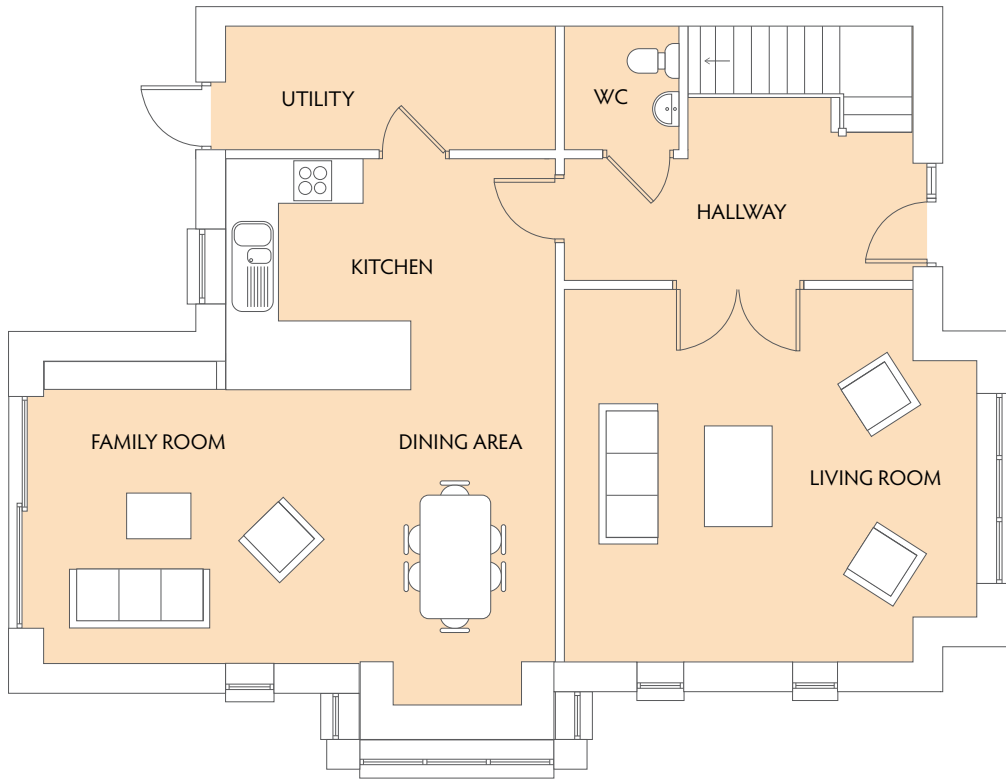

KINSEALY WOODS

The Oak

4 BEDROOM HOUSE

END OF TERRACE

159.5 SQ. M / 1,717 SQ. FT

GROUND FLOOR

FIRST FLOOR

KINSEALY WOODS

The Willow

4 BEDROOM HOUSE

SEMI DETACHED/MID TERRACE/
END OF TERRACE

157 SQ. M / 1,690 SQ. FT

GROUND FLOOR

FIRST FLOOR

KINSEALY WOODS

The Birch

3 BEDROOM HOUSE

SEMI DETACHED

115.7 SQ. M / 1,245 SQ. FT

GROUND FLOOR

FIRST FLOOR

KINSEALY WOODS

The Maple

3 BEDROOM HOUSE