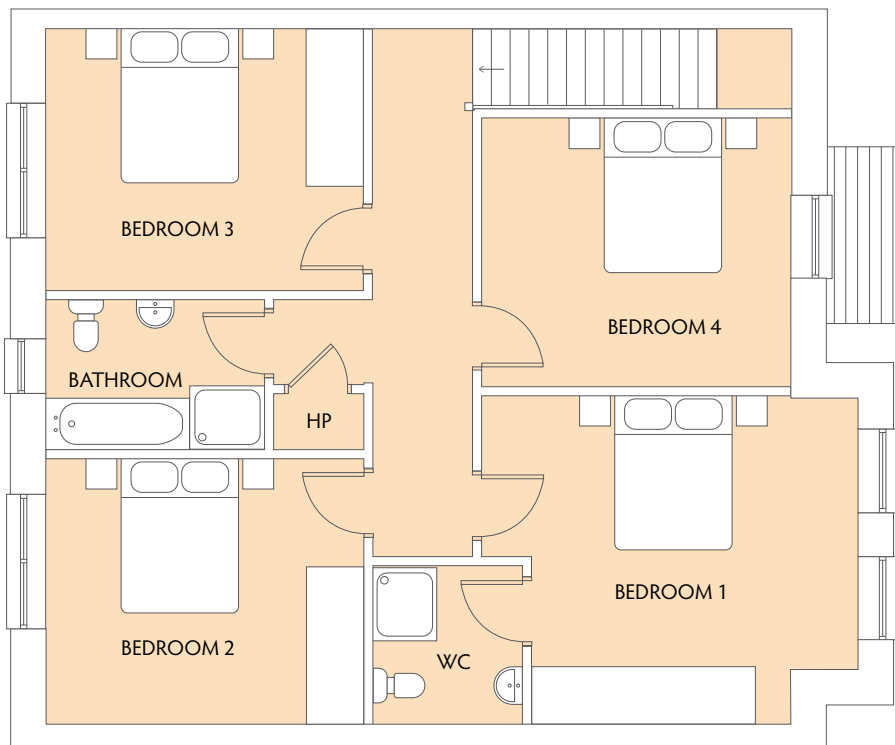

KINSEALY WOODS

The Oak

4 BEDROOM HOUSE

END OF TERRACE

159.5 SQ. M / 1,717 SQ. FT

GROUND FLOOR

FIRST FLOOR

KINSEALY WOODS

The Willow

4 BEDROOM HOUSE

SEMI DETACHED/MID TERRACE/
END OF TERRACE

157 SQ. M / 1,690 SQ. FT

GROUND FLOOR

FIRST FLOOR

KINSEALY WOODS

The Birch

3 BEDROOM HOUSE

SEMI DETACHED

115.7 SQ. M / 1,245 SQ. FT

GROUND FLOOR

FIRST FLOOR

KINSEALY WOODS

The Maple

3 BEDROOM HOUSE

KINSEALY WOODS

The Pine

3 BEDROOM HOUSE

END OF TERRACE / MID TERRACE

105.1 SQ. M / 1,131 SQ. FT

GROUND FLOOR

FIRST FLOOR

KINSEALY WOODS