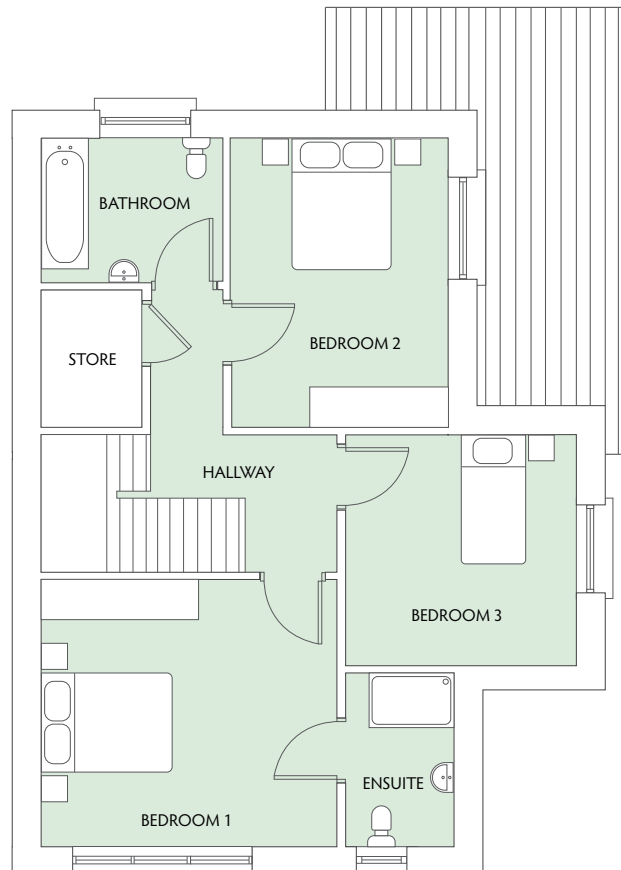

KINSEALY WOODS

The Pine

3 BEDROOM HOUSE

END OF TERRACE / MID TERRACE

105.1 SQ. M / 1,131 SQ. FT

GROUND FLOOR

FIRST FLOOR

KINSEALY WOODS

The Holly

3 BEDROOM HOUSE

SEMI DETACHED / END OF TERRACE

135.7 SQ. M / 1,461 SQ. FT

GROUND FLOOR

FIRST FLOOR

KINSEALY WOODS

The Hawthorn

3 BEDROOM HOUSE

END OF TERRACE

107.3 SQ. M / 1,155 SQ. FT

GROUND FLOOR

FIRST FLOOR