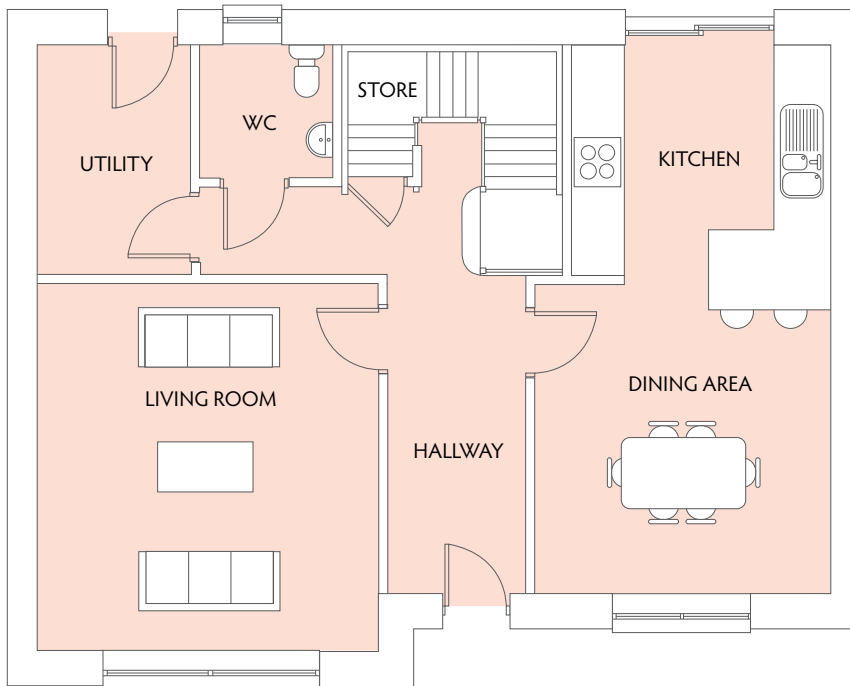

The Willow

4 BEDROOM HOUSE

SEMI DETACHED/MID TERRACE/
END OF TERRACE

157 SQ. M / 1,690 SQ. FT

GROUND FLOOR

FIRST FLOOR

KINSEALY WOODS

The Birch

3 BEDROOM HOUSE

SEMI DETACHED

115.7 SQ. M / 1,245 SQ. FT

GROUND FLOOR

FIRST FLOOR

KINSEALY WOODS

The Maple

3 BEDROOM HOUSE

SEMI DETACHED/MID TERRACE

117.5 SQ. M / 1,265 SQ. FT.

GROUND FLOOR

FIRST FLOOR

KINSEALY WOODS

The Juniper

3 BEDROOM HOUSE

SEMI DETACHED

117.5 SQ. M / 1,265 SQ. FT.

GROUND FLOOR

FIRST FLOOR

KINSEALY WOODS

The Spruce

3 BEDROOM HOUSE
END OF TERRACE / MID TERRACE
133.6 SQ. M / 1,438 SQ. FT

GROUND FLOOR

FIRST FLOOR