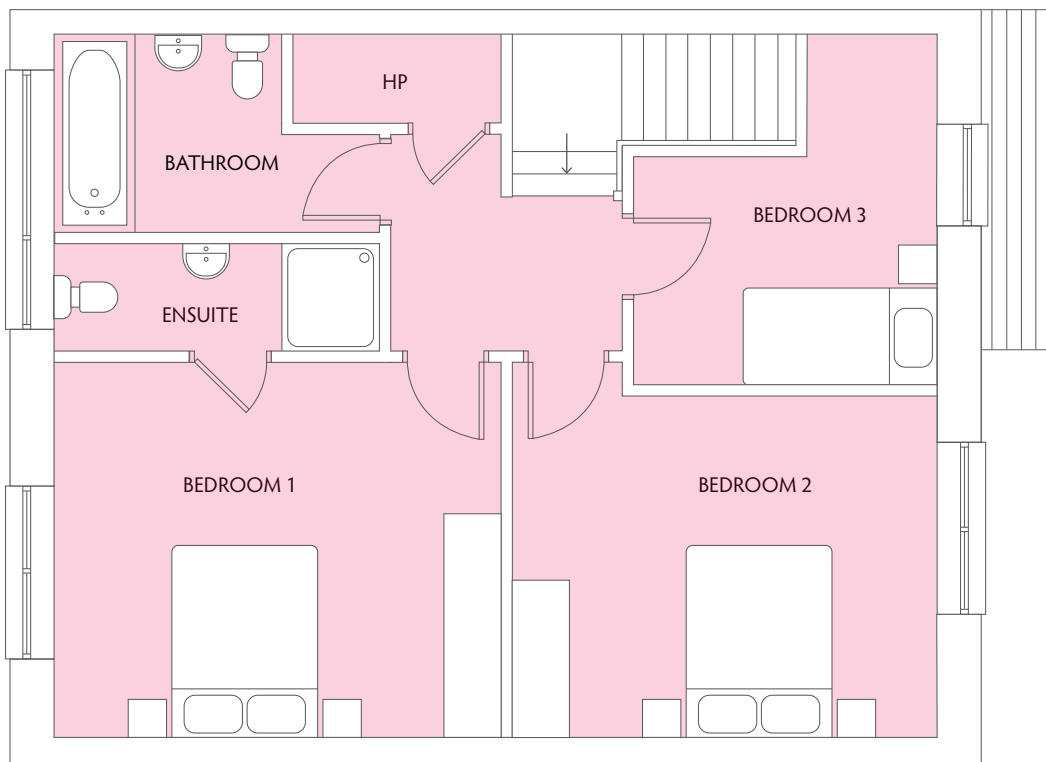

117.5 SQ. M / 1,265 SQ. FT.

GROUND FLOOR

FIRST FLOOR

KINSEALY WOODS

The Spruce

3 BEDROOM HOUSE
END OF TERRACE / MID TERRACE
133.6 SQ. M / 1,438 SQ. FT

GROUND FLOOR

FIRST FLOOR

KINSEALY WOODS

The Pine

3 BEDROOM HOUSE

END OF TERRACE / MID TERRACE

105.1 SQ. M / 1,131 SQ. FT

GROUND FLOOR

FIRST FLOOR

KINSEALY WOODS

The Holly

3 BEDROOM HOUSE

SEMI DETACHED / END OF TERRACE

135.7 SQ. M / 1,461 SQ. FT

GROUND FLOOR

FIRST FLOOR

KINSEALY WOODS

The Hawthorn

3 BEDROOM HOUSE

END OF TERRACE

107.3 SQ. M / 1,155 SQ. FT

GROUND FLOOR

FIRST FLOOR