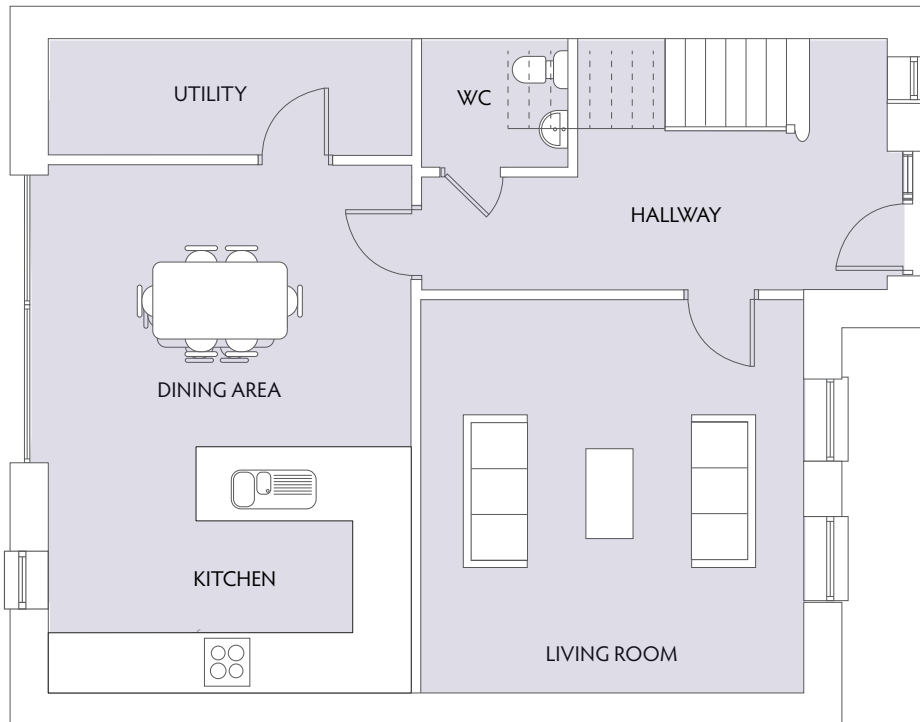

KINSEALY WOODS

The Oak

4 BEDROOM HOUSE

END OF TERRACE

159.5 SQ. M / 1,717 SQ. FT

GROUND FLOOR

FIRST FLOOR

KINSEALY WOODS

The Willow

4 BEDROOM HOUSE

SEMI DETACHED/MID TERRACE/
END OF TERRACE

157 SQ. M / 1,690 SQ. FT

GROUND FLOOR

FIRST FLOOR

KINSEALY WOODS

The Birch

3 BEDROOM HOUSE

SEMI DETACHED

115.7 SQ. M / 1,245 SQ. FT

GROUND FLOOR

FIRST FLOOR

KINSEALY WOODS

The Maple

3 BEDROOM HOUSE

SEMI DETACHED/MID TERRACE

117.5 SQ. M / 1,265 SQ. FT.

GROUND FLOOR

FIRST FLOOR

KINSEALY WOODS

The Juniper

3 BEDROOM HOUSE

SEMI DETACHED