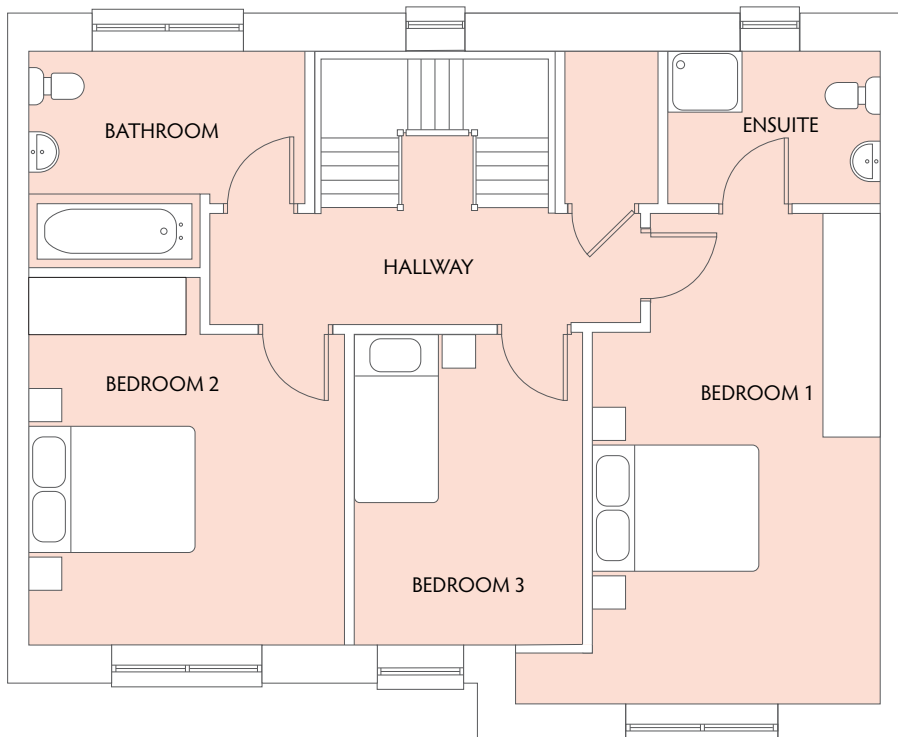

SEMI DETACHED/MID TERRACE

117.5 SQ. M / 1,265 SQ. FT.

GROUND FLOOR

FIRST FLOOR

KINSEALY WOODS

The Juniper

3 BEDROOM HOUSE

SEMI DETACHED

117.5 SQ. M / 1,265 SQ. FT.

GROUND FLOOR

FIRST FLOOR

KINSEALY WOODS

The Spruce

3 BEDROOM HOUSE
END OF TERRACE / MID TERRACE
133.6 SQ. M / 1,438 SQ. FT

GROUND FLOOR

FIRST FLOOR

KINSEALY WOODS

The Pine

3 BEDROOM HOUSE

END OF TERRACE / MID TERRACE

105.1 SQ. M / 1,131 SQ. FT

GROUND FLOOR

FIRST FLOOR

KINSEALY WOODS