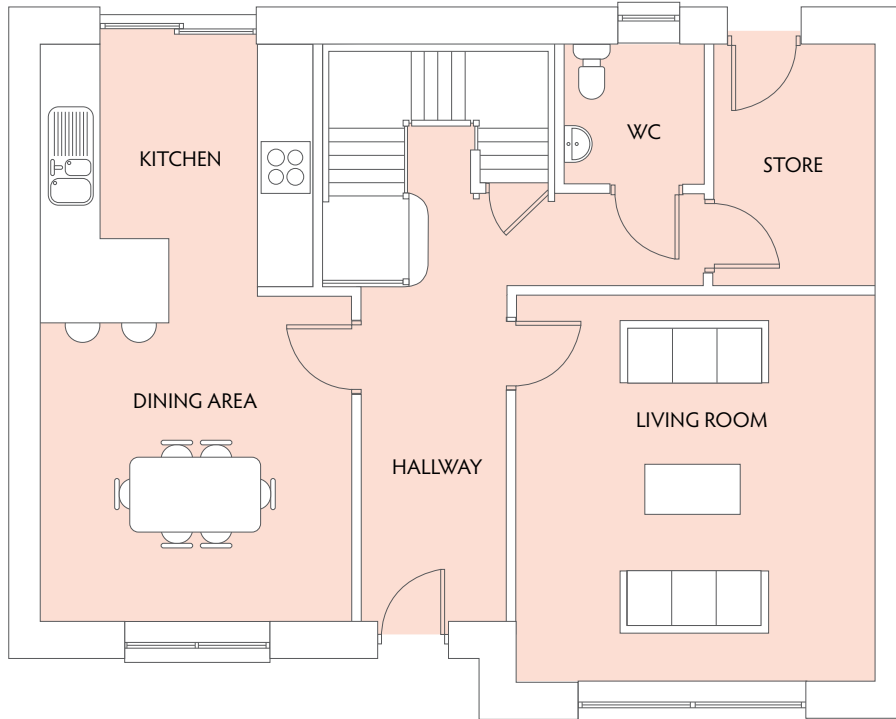

The Willow

4 BEDROOM HOUSE

SEMI DETACHED/MID TERRACE/
END OF TERRACE

157 SQ. M / 1,690 SQ. FT

GROUND FLOOR

FIRST FLOOR

KINSEALY WOODS

The Birch

SEMI DETACHED/MID TERRACE

117.5 SQ. M / 1,265 SQ. FT.

GROUND FLOOR

FIRST FLOOR

KINSEALY WOODS

The Juniper

3 BEDROOM HOUSE

SEMI DETACHED

117.5 SQ. M / 1,265 SQ. FT.

GROUND FLOOR

FIRST FLOOR

KINSEALY WOODS

The Spruce

3 BEDROOM HOUSE
END OF TERRACE / MID TERRACE
133.6 SQ. M / 1,438 SQ. FT

GROUND FLOOR

FIRST FLOOR

KINSEALY WOODS

The Pine

3 BEDROOM HOUSE

END OF TERRACE / MID TERRACE

105.1 SQ. M / 1,131 SQ. FT

GROUND FLOOR

FIRST FLOOR

KINSEALY WOODS