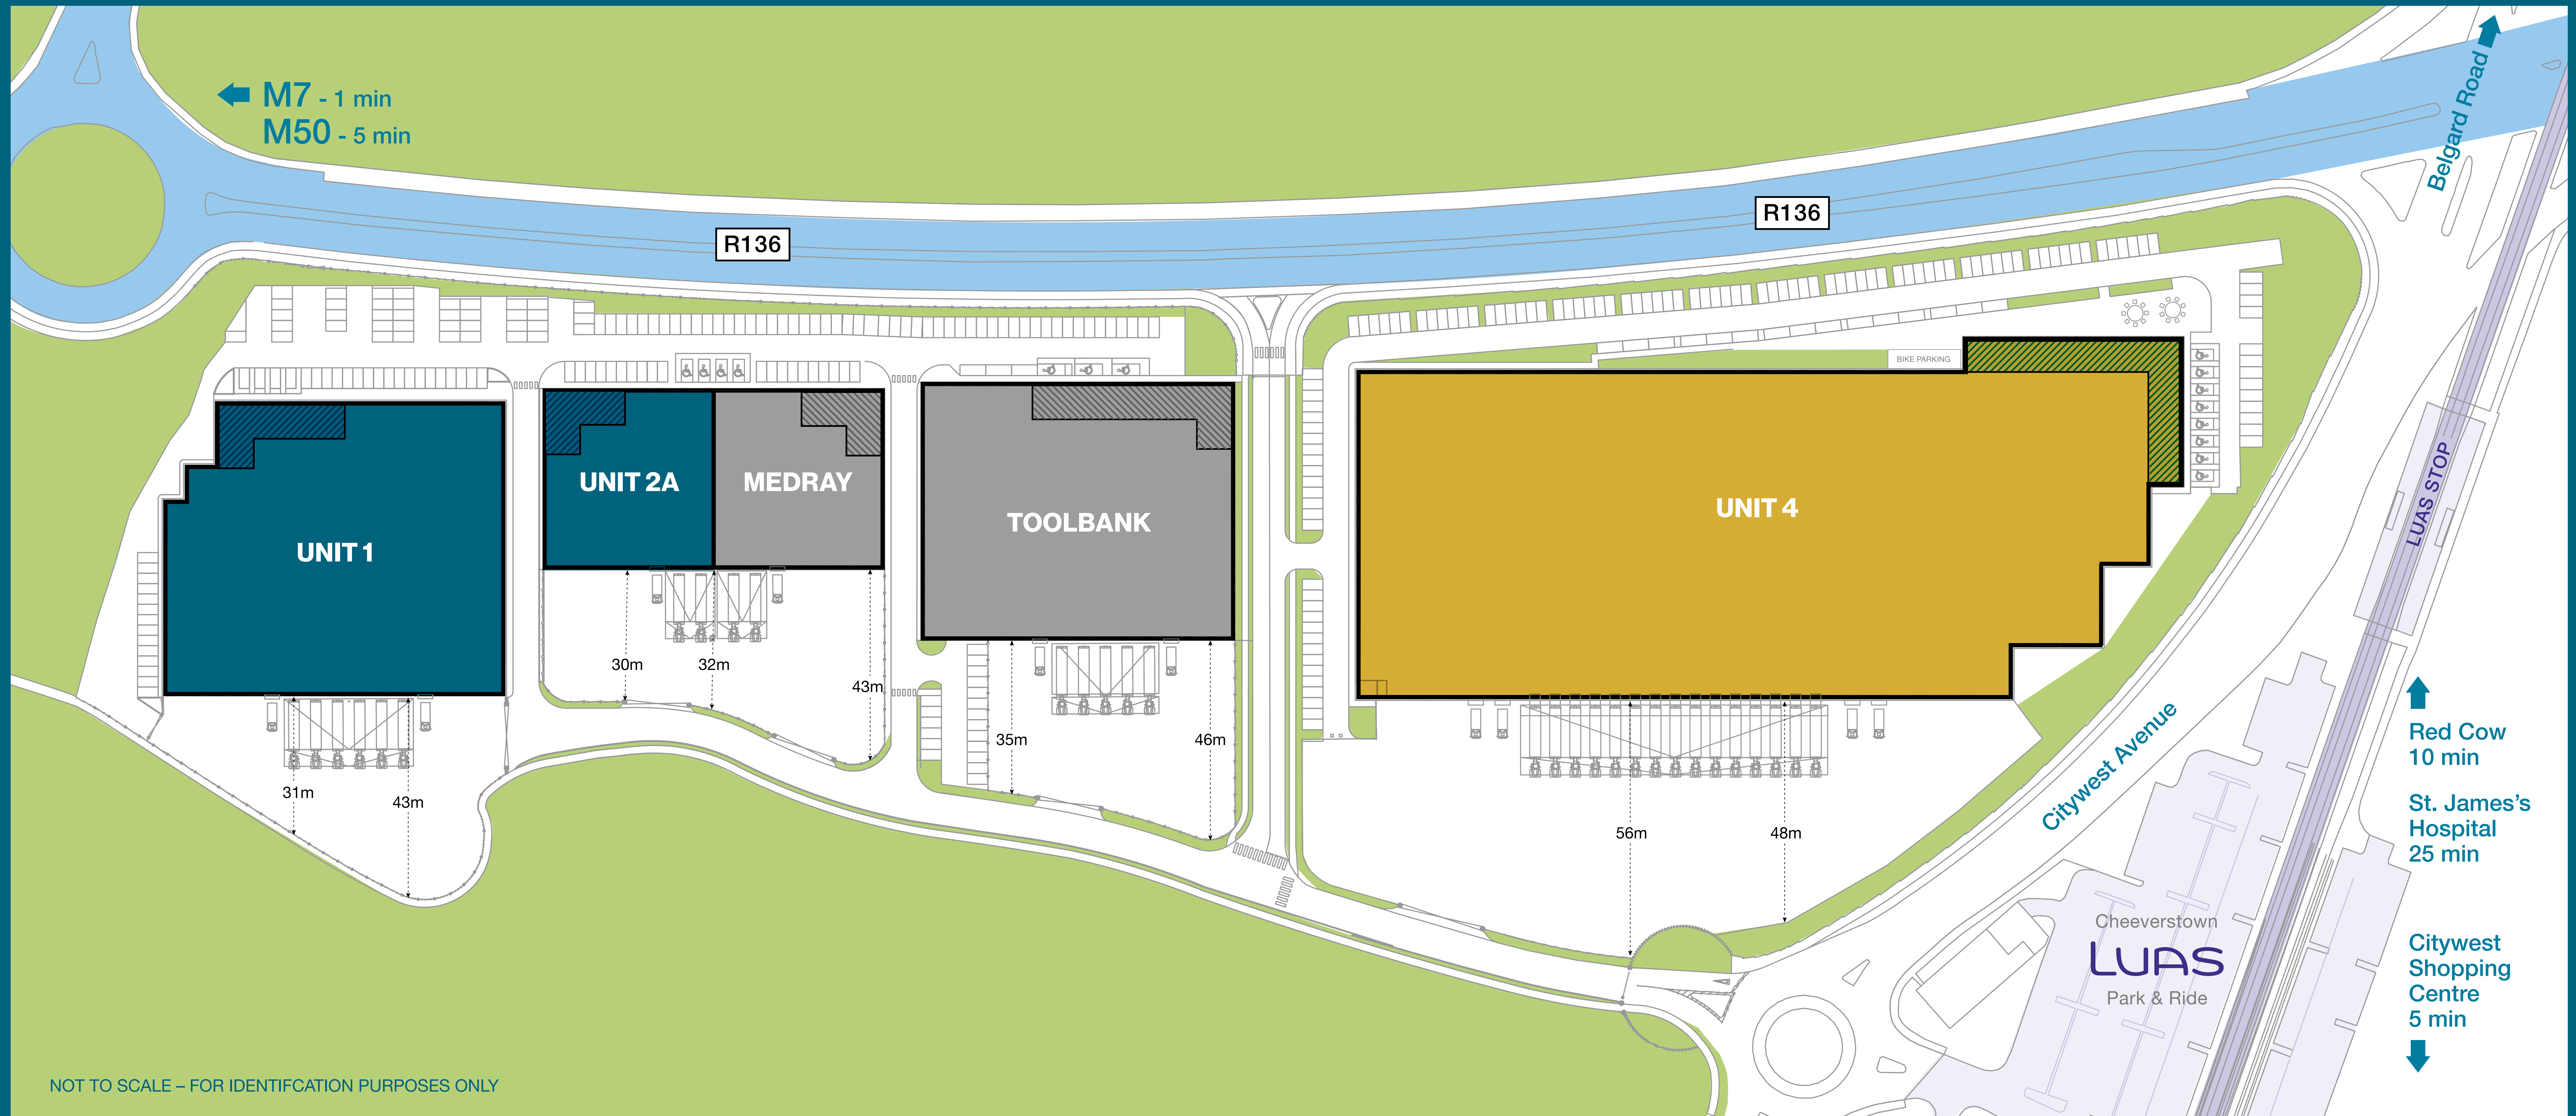

UNIT 4

8249

PSRA 001848

SOUTH WEST
BUSINESS PARK

A development by

www.rohanholdings.ie

UNIT 4

8112

PSRA 001848

**SOUTH WEST
BUSINESS PARK**

A development by

www.rohanholdings.ie

UNIT 4

WAREHOUSE

ACCOMMODATION

APPROXIMATE GROSS EXTERNAL FLOOR AREAS

Unit 4	Sq M	Sq Ft
Warehouse	13,565	146,012
Offices	1,538	16,555
Total	15,103	162,567

Site area of approx. 3.5 Hectares (8.61 acres)

OFFICES

1st Floor

NOT TO SCALE - FOR IDENTIFICATION PURPOSES ONLY

PSRA 001848

A development by

www.rohanholdings.ie

UNIT 4

East Elevation

South Elevation

West Elevation

North Elevation

NOT TO SCALE - FOR IDENTIFICATION PURPOSES ONLY