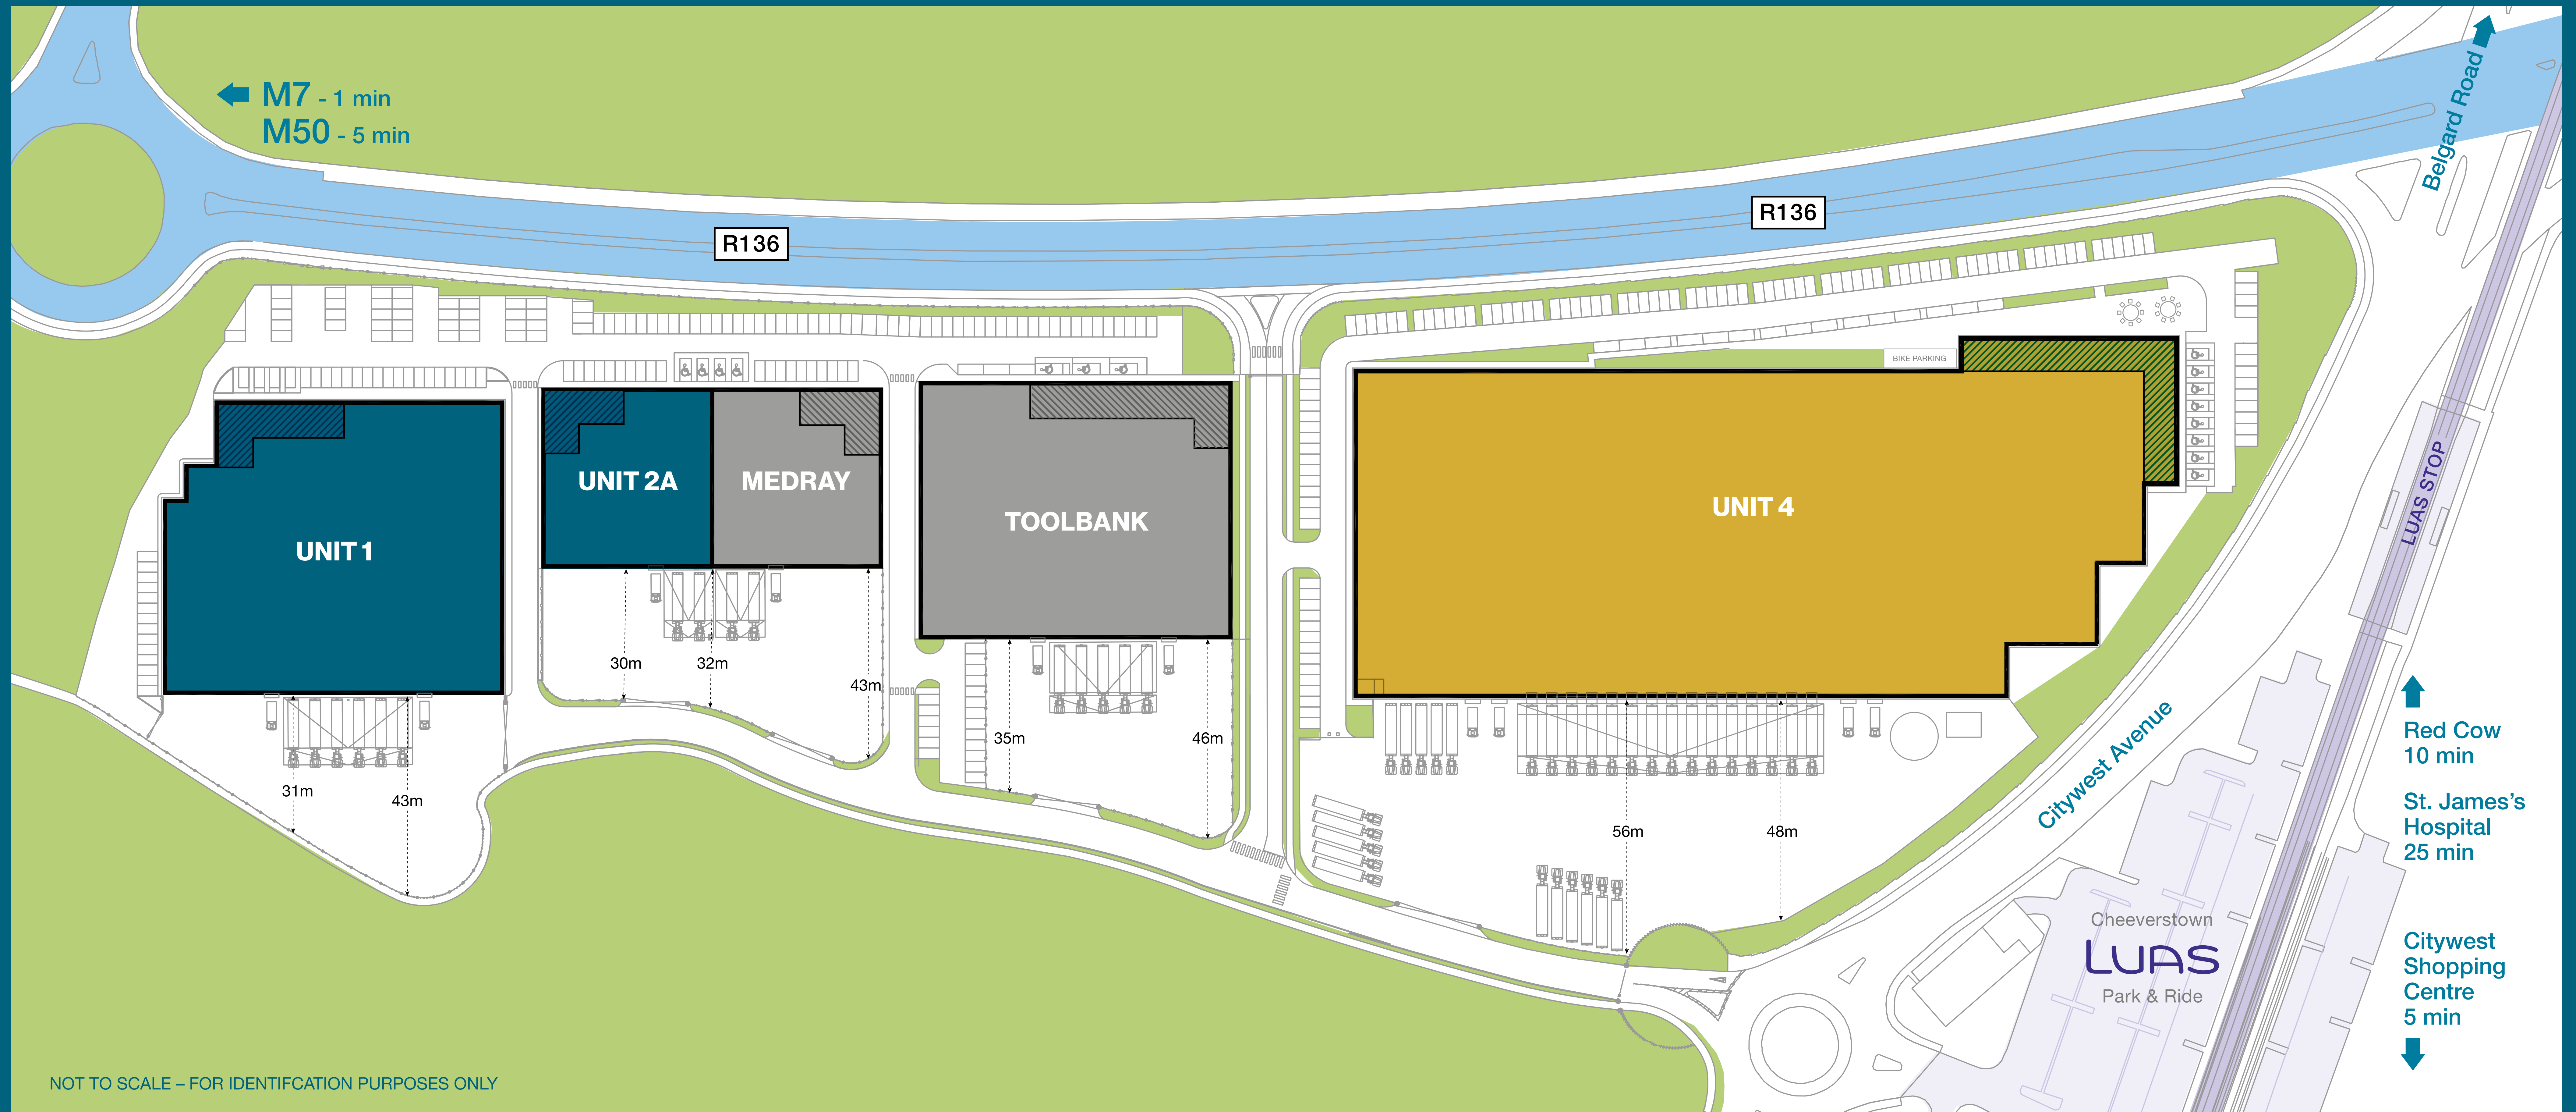

UNIT 4

8249

PSRA 001848

SOUTH WEST
BUSINESS PARK

A development by

www.rohanholdings.ie

UNIT 4

8112

PSRA 001848

**SOUTH WEST
BUSINESS PARK**

A development by

www.rohanholdings.ie

UNIT 4

WAREHOUSE

ACCOMMODATION

APPROXIMATE GROSS EXTERNAL FLOOR AREAS

Unit 4	Sq M	Sq Ft
Warehouse	13,565	146,012
Offices	1,538	16,555
Total	15,103	162,567

Site area of approx. 3.5 Hectares (8.61 acres)

OFFICES

1st Floor

NOT TO SCALE - FOR IDENTIFICATION PURPOSES ONLY

PSRA 001848

A development by

www.rohanholdings.ie

UNIT 4

East Elevation

South Elevation

West Elevation

North Elevation

NOT TO SCALE - FOR IDENTIFICATION PURPOSES ONLY