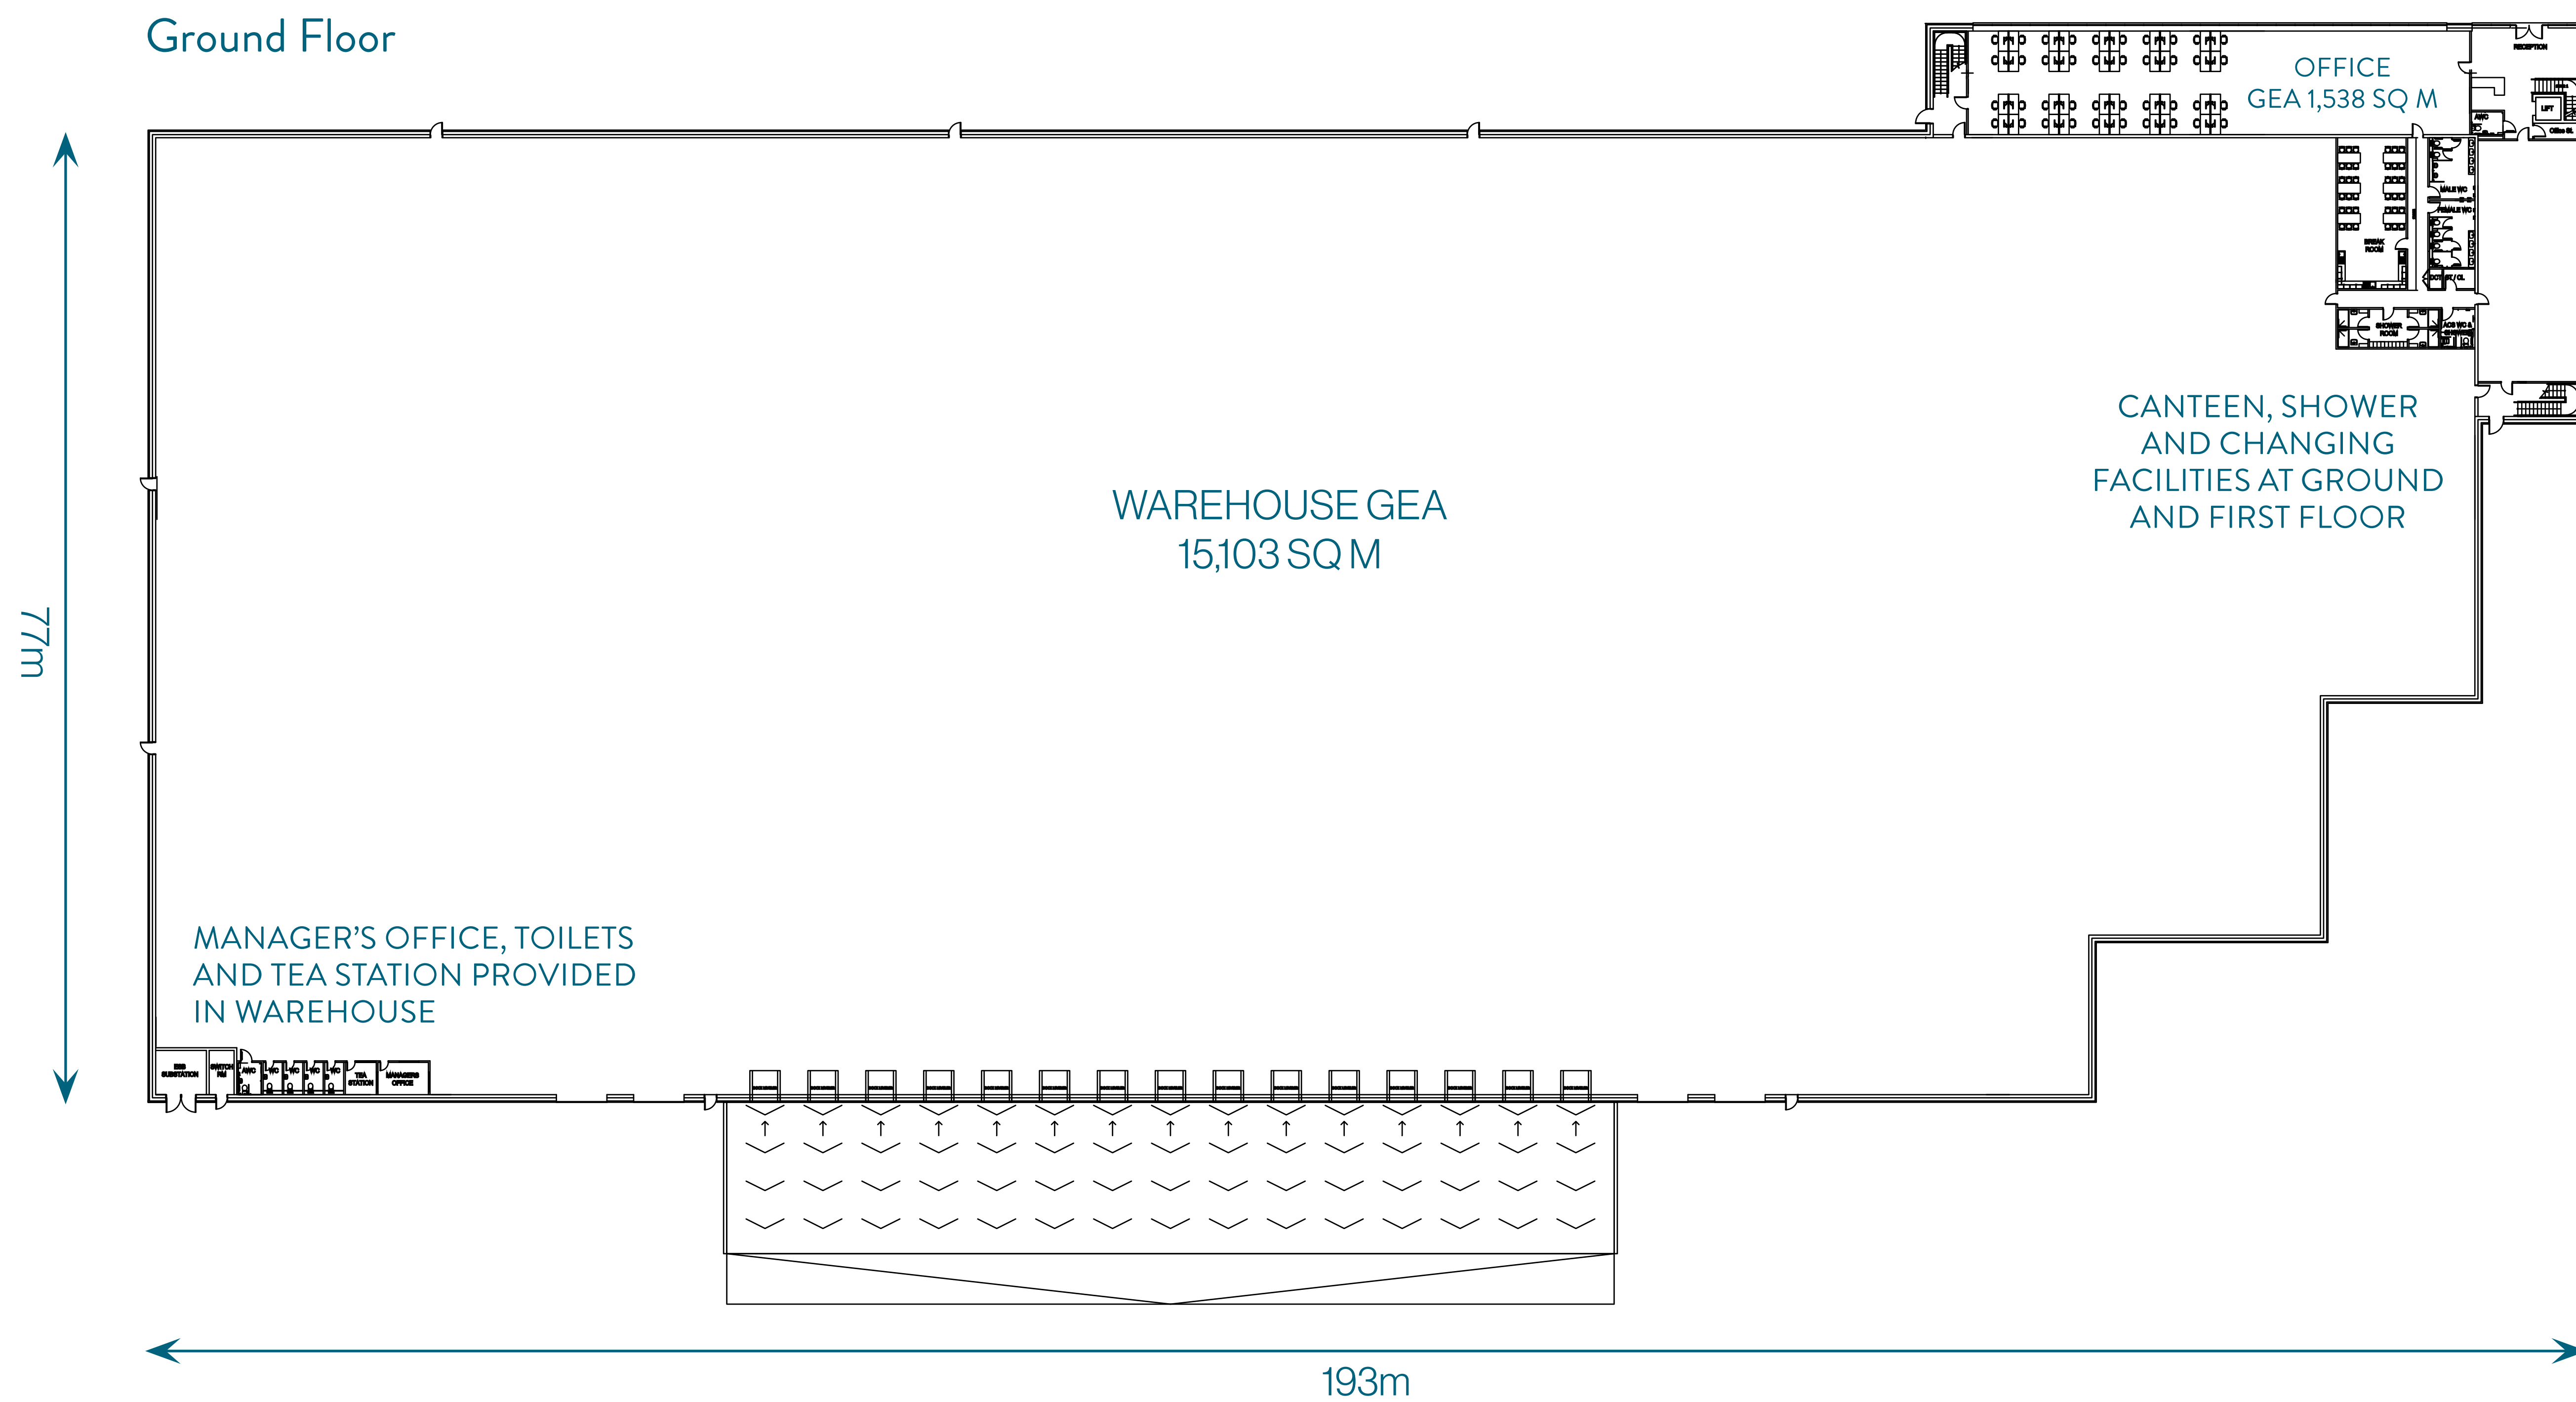

UNIT 4

WAREHOUSE